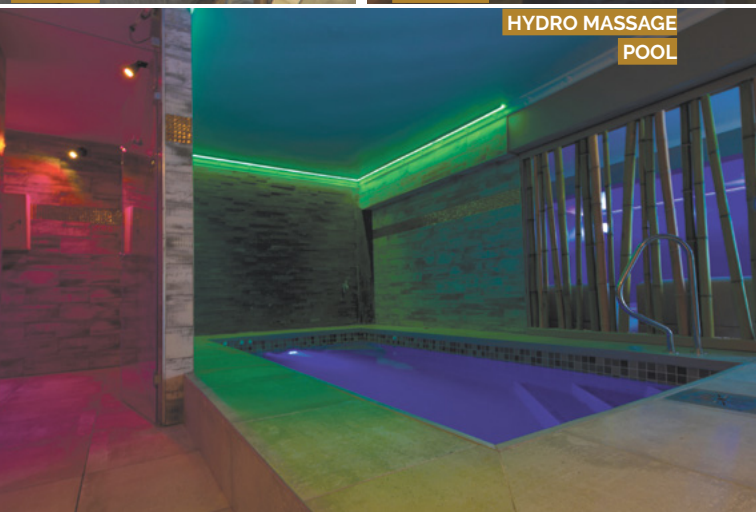

WINTER

SUMMER

HYDRO MASSAGE
POOL

SILVER FOREST

SPA TREATMENT MENU

SILVER FOREST SPA PACKAGES

These packages combine treatments from our menu to *best fit you*, all packages offer great value with a built in price reduction when buying a combined package.