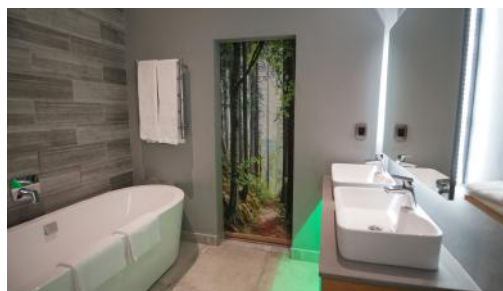

THE ROOMS

Relax and switch off at Silver Forest a unique Property in The Winelands. The Rooms are designed for ultimate comfort, warm in winter with log burning fires and cool in summer with fresh mountain air and air conditioning. On the same property is a Modern Vibrant Eatery and Wine Bar and a Luxury Day Spa. The perfect combination for a short stay or long breakaway.

Bed and Breakfast Rack

(1 December 2022 to 24 March 2023)

<u>Room Type</u>	Single B&B	Double B&B
Luxury Garden Suite 1 to 2	R 2880.00	R 3080.00
Luxury Garden Suite 3 to 7	R 4365.00	R 4565.00
Forest Suite	R 5575.00	R 5775.00

Bed and Breakfast Promo

(1 December 2022 to 24 March 2023)

<u>Room Type</u>	Single B&B Promo	Double B&B Promo
Luxury Garden Suite 1 to 2	R 2418.00	R 2618.00
Luxury Garden Suite 3 to 7	R 3680.25	R 3880.25
Forest Suite	R 4708.75	R 4908.75

Dinner, Bed and Breakfast Promo

(1 December 2022 to 24 March 2023)

<u>Room Type</u>	Single DBB Promo	Double DBB Promo
Luxury Garden Suite 1 to 2	R 2768.00	R 3318.00
Luxury Garden Suite 3 to 7	R 4030.25	R 4580.25
Forest Suite	R 5058.75	R 5608.75

Luxury Garden Suites