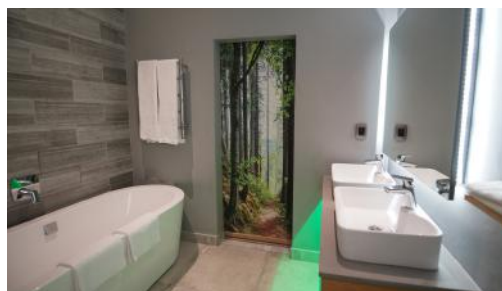

Bed and Breakfast Rack (1 October to 30 November 2022)

<u>Room Type</u>	Single B&B	Double B&B
Luxury Garden Suite 1 to 2	R 2450.00	R 2650.00
Luxury Garden Suite 3 to 7	R 3750.00	R 3950.00
Forest Suite	R 4750.00	R 4950.00

Bed and Breakfast Promo (1 October to 30 November 2022)

<u>Room Type</u>	Single B&B Promo	Double B&B Promo
Luxury Garden Suite 1 to 2	R 2052.50	R 2252.50
Luxury Garden Suite 3 to 7	R 3115.00	R 3315.00
Forest Suite	R 4007.50	R 4207.50

Luxury Garden Suites

THE ROOMS

Relax and switch off at Silver Forest a unique Property in The Winelands. The Rooms are designed for ultimate comfort, warm in winter with log burning fires and cool in summer with fresh mountain air and air conditioning. On the same property is a Modern Vibrant Eatery and Wine Bar and a Luxury Day Spa. The perfect combination for a short stay or long breakaway.