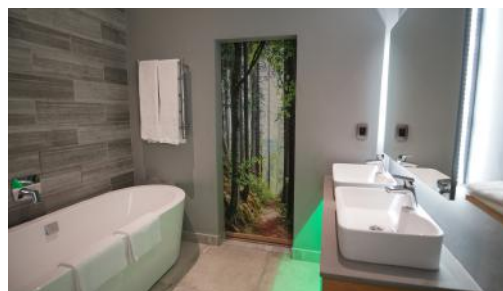

Bed and Breakfast Rack (25 March 2023 to 30 April 2023)

<u>Room Type</u>	Single B&B	Double B&B
Luxury Garden Suite 1 to 2	R 2550.00	R 2750.00
Luxury Garden Suite 3 to 7	R 3925.00	R 4125.00
Forest Suite	R 5080.00	R 5280.00

Luxury Garden Suites

THE ROOMS

Relax and switch off at Silver Forest a unique Property in The Winelands. The Rooms are designed for ultimate comfort, warm in winter with log burning fires and cool in summer with fresh mountain air and air conditioning. On the same property is a Modern Vibrant Eatery and Wine Bar and a Luxury Day Spa. The perfect combination for a short stay or long breakaway.