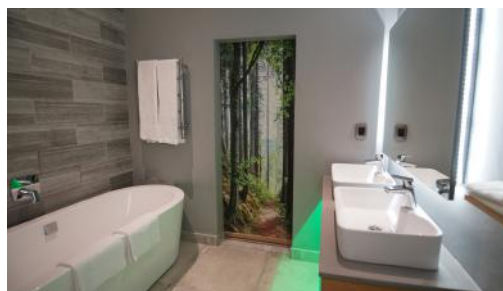

Bed and Breakfast Promo

(1 December 2022 to 24 March 2023)

Room Type	1 Person B&B Promo	2 Persons B&B Promo
Luxury Garden Suite 1 to 2	R 2418.00	R 2618.00
Luxury Garden Suite 3 to 7	R 3680.25	R 3880.25
Forest Suite	R 4708.75	R 4908.75

Luxury Garden Suites

THE ROOMS

Relax and switch off at Silver Forest a unique Property in The Winelands. The Rooms are designed for ultimate comfort, warm in winter with log burning fires and cool in summer with fresh mountain air and air conditioning. On the same property is a Modern Vibrant Eatery and Wine Bar and a Luxury Day Spa. The perfect combination for a short stay or long breakaway.