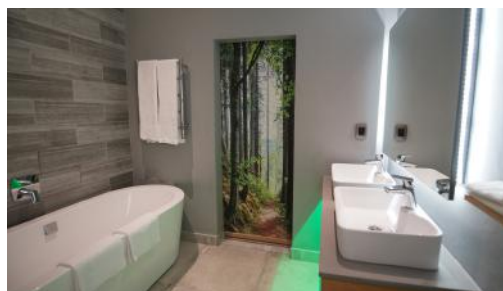

Bed and Breakfast Rack (1 October to 30 November 2022)

<u>Room Type</u>	1 Person B&B	2 Persons B&B
Luxury Garden Suite 1 to 2	R 2450.00	R 2650.00
Luxury Garden Suite 3 to 7	R 3750.00	R 3950.00
Forest Suite	R 4750.00	R 4950.00

Bed and Breakfast Promo (1 October to 30 November 2022)

<u>Room Type</u>	1 Person B&B Promo	2 Persons B&B Promo
Luxury Garden Suite 1 to 2	R 2052.50	R 2252.50
Luxury Garden Suite 3 to 7	R 3115.00	R 3315.00
Forest Suite	R 4007.50	R 4207.50

Luxury Garden Suites

THE ROOMS

Relax and switch off at Silver Forest a unique Property in The Winelands. The Rooms are designed for ultimate comfort, warm in winter with log burning fires and cool in summer with fresh mountain air and air conditioning. On the same property is a Modern Vibrant Eatery and Wine Bar and a Luxury Day Spa. The perfect combination for a short stay or long breakaway.